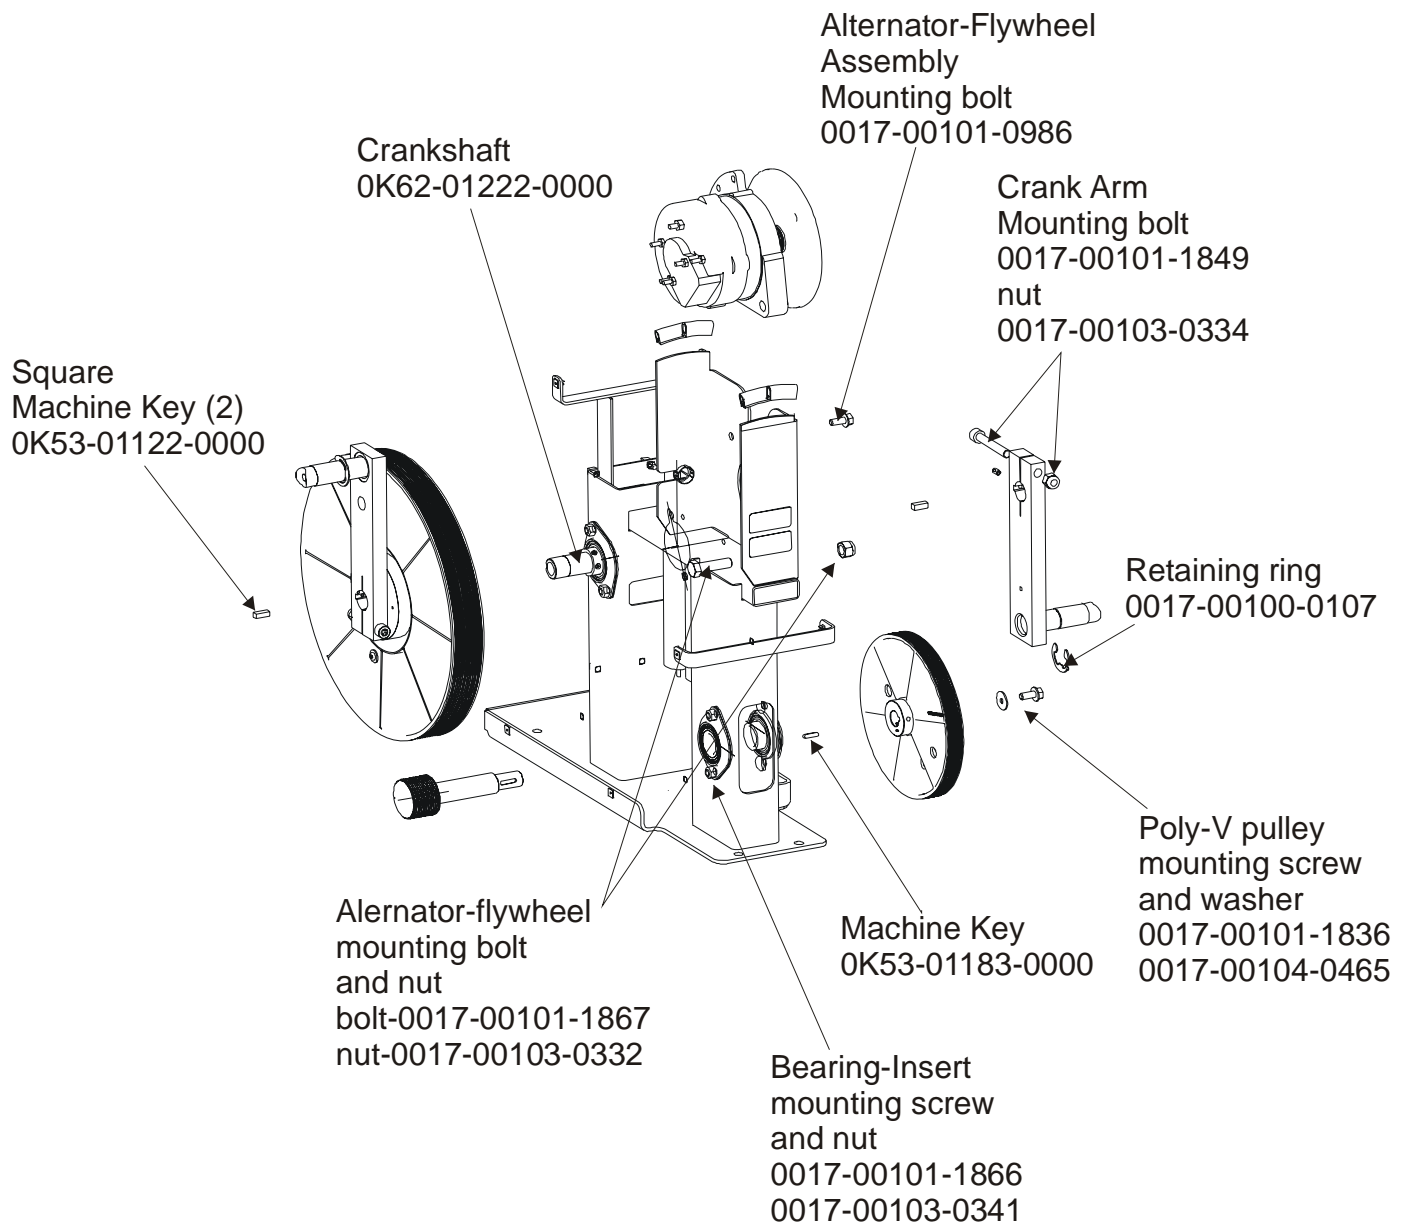

Service Kit- GK62-00002-0045

Includes:

- 1 - intermediate shaft
- 2 - bearings
- 2- sets of bearing flanges
- 4- nuts and washers

Bearing Flanges (2)
0K62-01220-0000

1" Bearing
0K62-01221-0000

ARCTIC SILVER QUIET DRIVE 95XW
Crank Arm Pulley Assembly

95XW-0XXX-03
S/N AXF100000 and up

ARCTIC SILVER QUIET DRIVE 95XW
Drive Module

95XW-0XXX-03
S/N AXF100000 and up

ARCTIC SILVER QUIET DRIVE 95XW
Drive Module Hardware

95XW-0XXX-03
S/N AXF100000 and up

ARCTIC SILVER QUIET DRIVE 95XW

Cables

95XW-0XXX-03

S/N AXF10000 and up